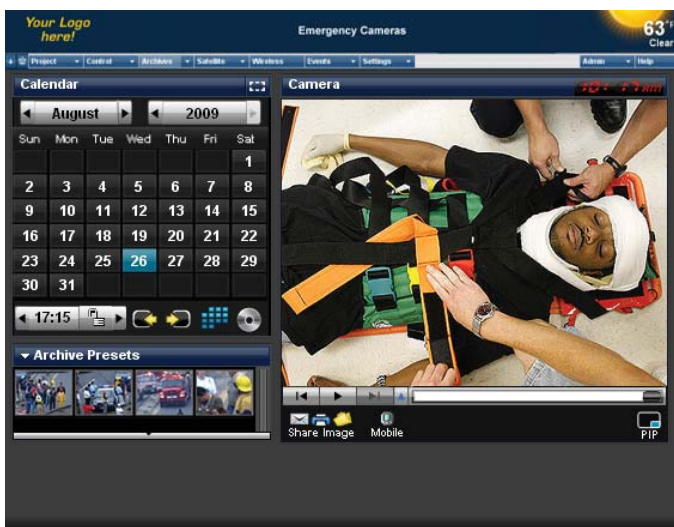

# EarthCam Incident Control Center

The easy, efficient way to view, record and manage your camera network

Project Dashboard

Live Video Control & Management

Events Dashboard

Incident Detail Review

Archives - Digital Frame Zoom