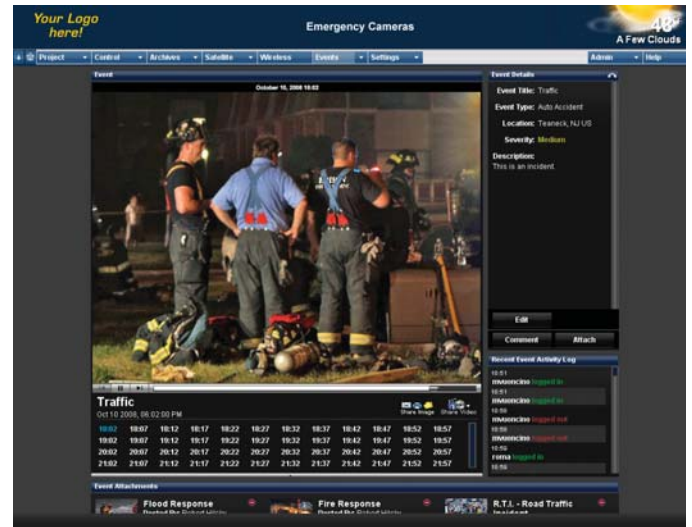

# EarthCam Incident Control Center

The easy, efficient way to view, record and manage your camera network

Project Dashboard

Live Video Control & Management

Events Dashboard

Incident Detail Review

Archives - Digital Frame Zoom