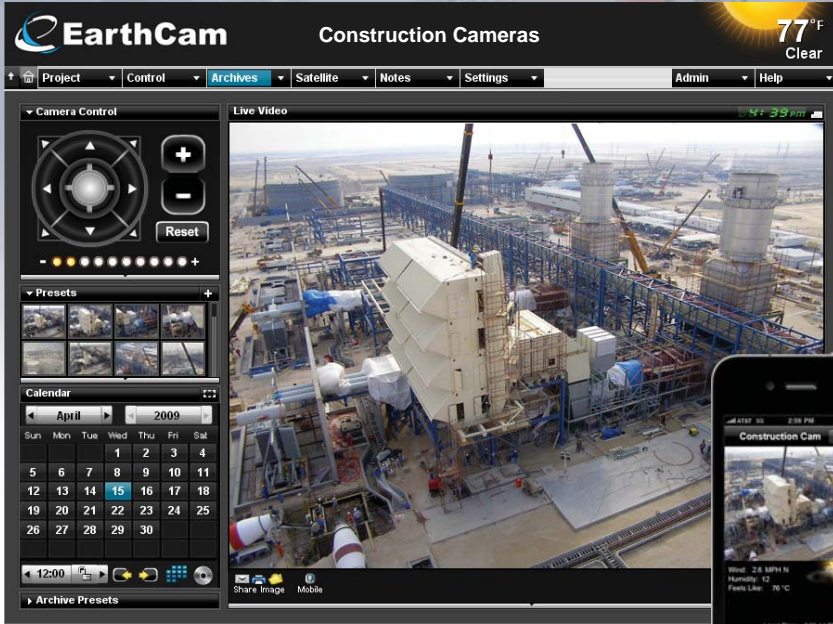

Construction Cameras

Monitor, Document and Promote Your Projects

Professional Camera Technology

- View Your Jobsites Live
- Monitor Safety and Security
- Record and Document Critical Events
- Quickly Resolve Disputes
- Automate Progress Reports
- Compare and Share Engineering Milestones
- Organize Management of Subcontractors
- Create High Def Time-Lapse Presentations

Control your cameras remotely from your desktop or mobile device.
www.earthcam.net/technology

EarthCam.net
The Webcam Technology Experts

GSA Advantage!
www.gsaAdvantage.gov
#GS-35F-0719P

- ATLANTA
- BOSTON
- CHICAGO
- COLUMBUS
- DUBAI
- DUBLIN
- HONG KONG
- HOUSTON
- LAS VEGAS
- LONDON
- LOS ANGELES
- MOSCOW
- NEW ORLEANS
- NEW YORK
- QATAR
- SAN FRANCISCO
- SEATTLE
- WASHINGTON DC

Progress Reports

Solar & Wireless Data

Advanced Network Camera Technology

Brayton Point Towers, MA

High-Definition Megapixel Documentation Cameras

Cameron LNG, LA

Live Streaming Video Project Management Cameras

- Critical documentation of large-area projects
- Ultra-precise PTZ controls with multiple presets
- The best HD archives: 29376 x 9792 pixels
- Corrosion-resistant black enclosure

ConstructionCam

- Ideal for long-term projects in harsh weather
- Robotic streaming video with 420x zoom
- Professional quality 1-chip network camera
- All weather outdoor enclosure with wiper